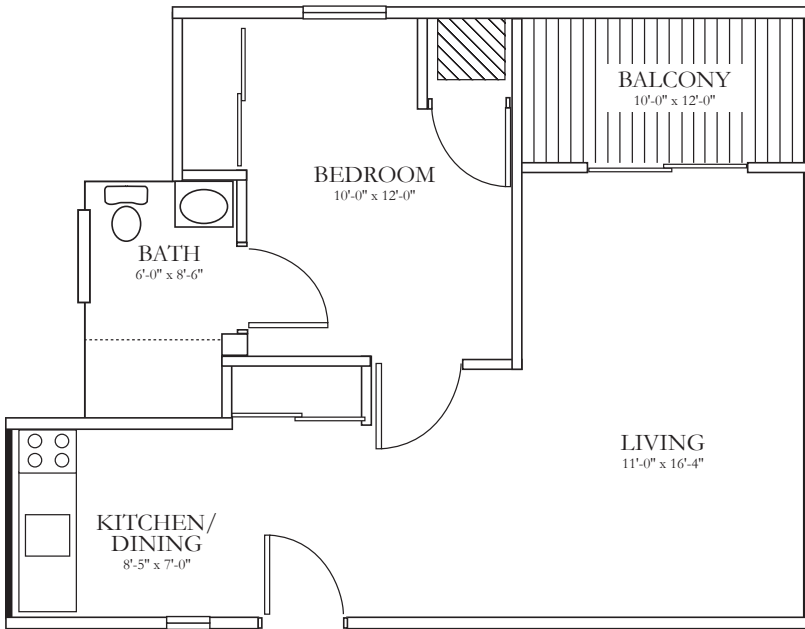

FLOOR PLAN OPTIONS

DELUXE STUDIO II*
412 SQ FT

DELUXE STUDIO I*
383 SQ FT

**Both of these Deluxe Studio floor plans are also available in The Courtyard.*

FLOOR PLAN OPTIONS

ONE BEDROOM OPTION I

ONE BEDROOM OPTION II

TWO BEDROOM