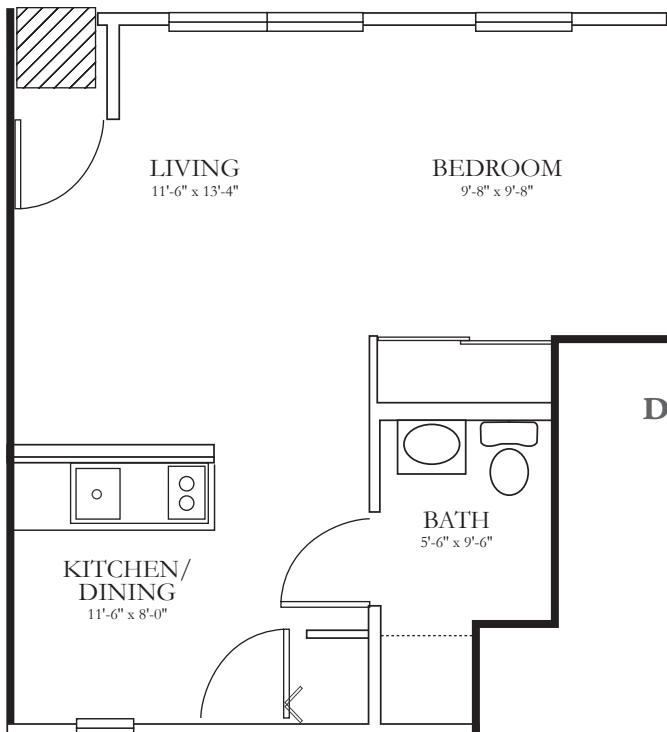

FLOOR PLAN OPTIONS

DELUXE STUDIO II*
412 SQ FT

DELUXE STUDIO I*
383 SQ FT

**Both of these Deluxe Studio floor plans are also available in The Courtyard.*

FLOOR PLAN OPTIONS

ONE BEDROOM OPTION I

ONE BEDROOM OPTION II

TWO BEDROOM