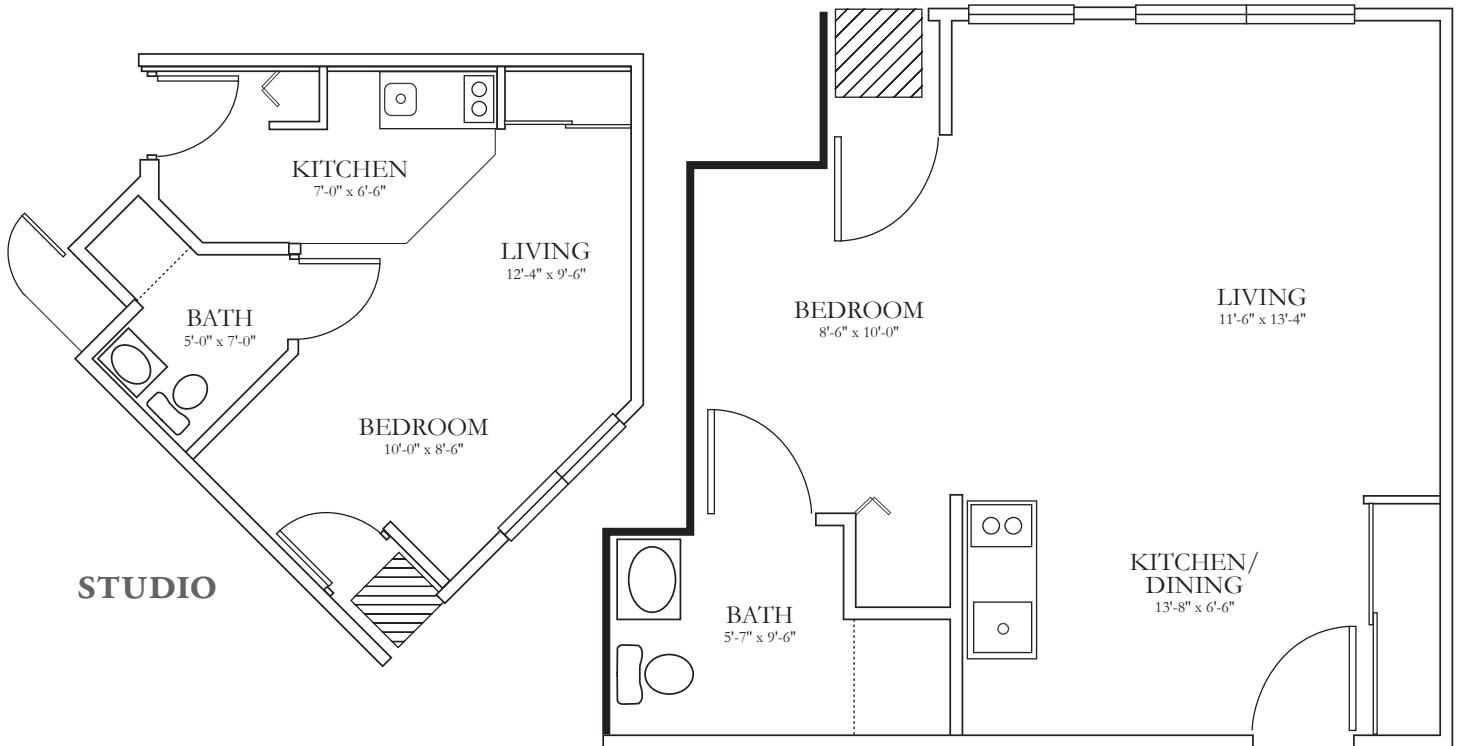

FLOOR PLAN OPTIONS

DELUXE STUDIO II*
412 SQ FT

DELUXE STUDIO I*
383 SQ FT

**Both of these Deluxe Studio floor plans are also available in The Courtyard.*

FLOOR PLAN OPTIONS

ONE BEDROOM OPTION I

ONE BEDROOM OPTION II

TWO BEDROOM