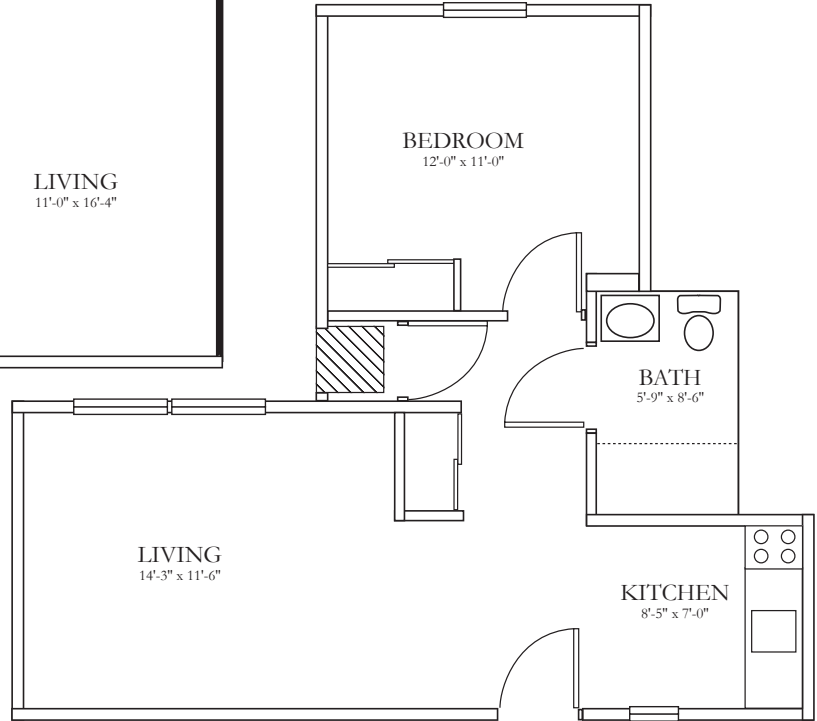

FLOOR PLAN OPTIONS

DELUXE STUDIO II*
412 SQ FT

DELUXE STUDIO I*
383 SQ FT

**Both of these Deluxe Studio floor plans are also available in The Courtyard.*

FLOOR PLAN OPTIONS

ONE BEDROOM OPTION I

ONE BEDROOM OPTION II

TWO BEDROOM